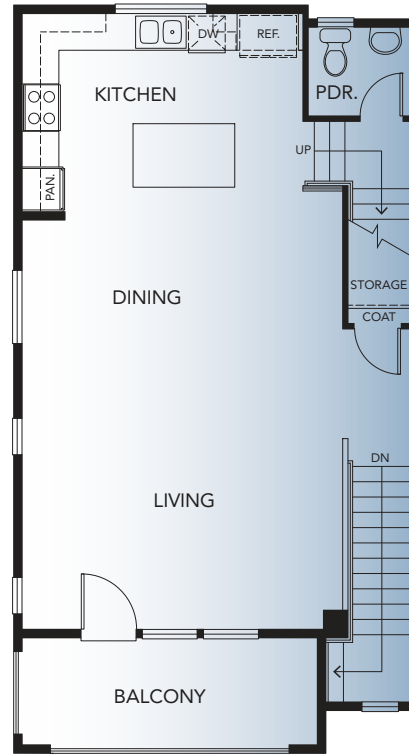

FIRST FLOOR

SECOND FLOOR

THIRD FLOOR

PLAN 4

4 Bedrooms, 3.5 Baths
Approx. 1,965 Sq. Ft.

Townes at
ORANGE
TownesatOrange.com