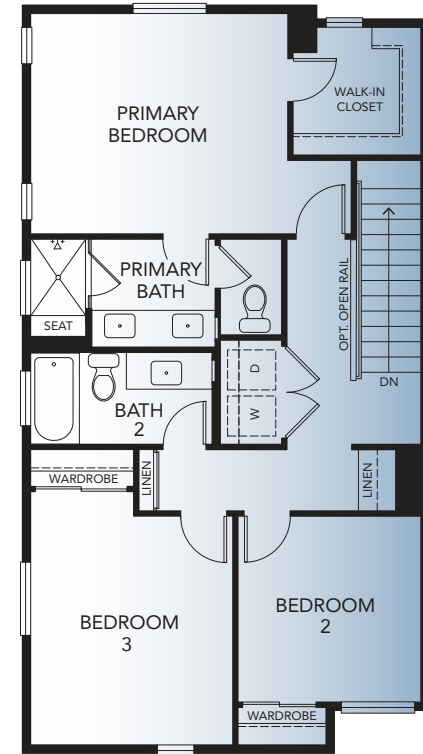

FIRST FLOOR

SECOND FLOOR

THIRD FLOOR

PLAN 4

4 Bedrooms, 3.5 Baths
Approx. 1,965 Sq. Ft.

Townes at
ORANGE
TownesatOrange.com