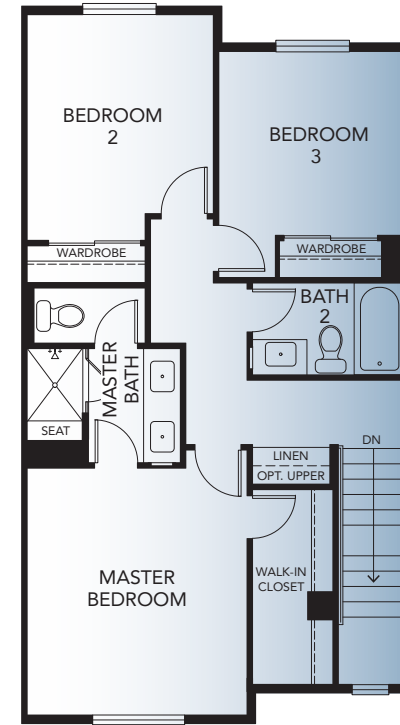

FIRST FLOOR

SECOND FLOOR

THIRD FLOOR

PLAN 3

4 Bedroom, 3.5 Bath
Approx. 1,792 Sq. Ft.

Townes at
ORANGE
TownesatOrange.com