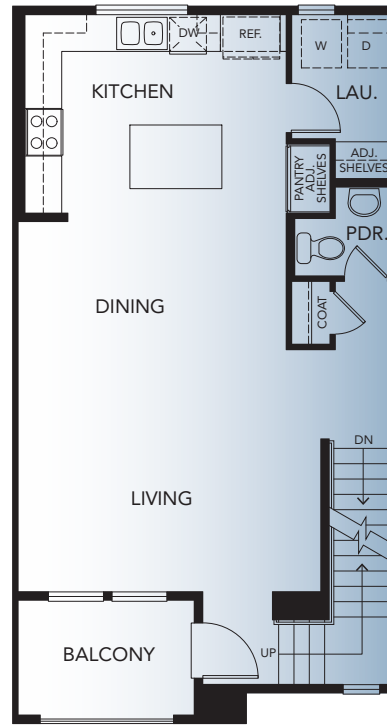

FIRST FLOOR

SECOND FLOOR

THIRD FLOOR

PLAN 3

4 Bedroom, 3.5 Bath
Approx. 1,792 Sq. Ft.

Townes at
ORANGE
TownesatOrange.com