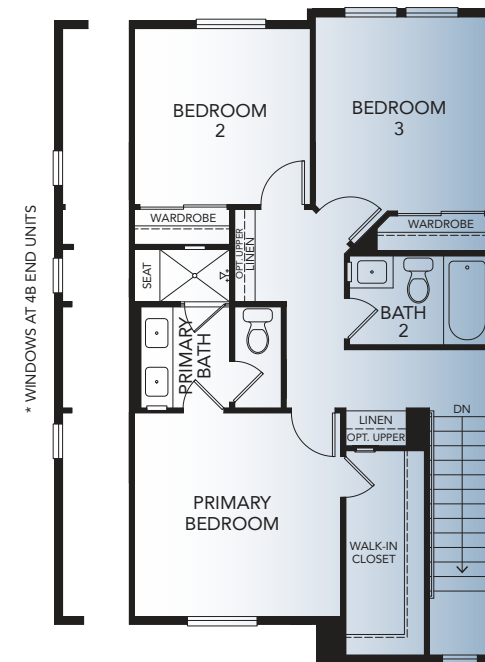

CADENCE

PLAN 4

4 Bedrooms

3.5 Baths

Approx. 1,732 Sq. Ft.

FIRST FLOOR

SECOND FLOOR

THIRD FLOOR