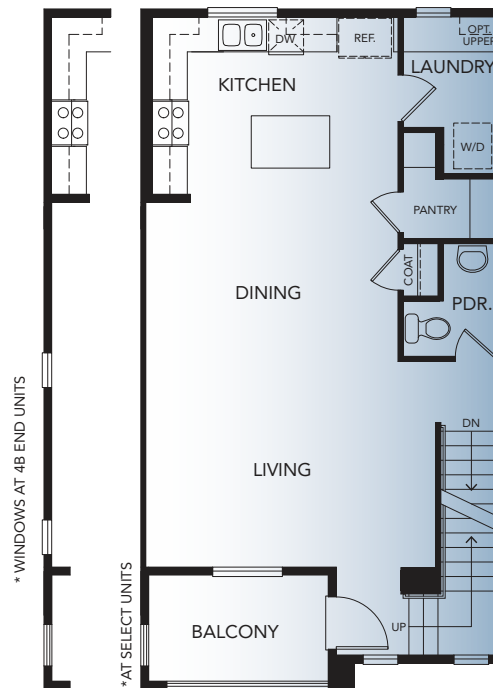

CADENCE

PLAN 4

4 Bedrooms

3.5 Baths

Approx. 1,732 Sq. Ft.

FIRST FLOOR

SECOND FLOOR

THIRD FLOOR