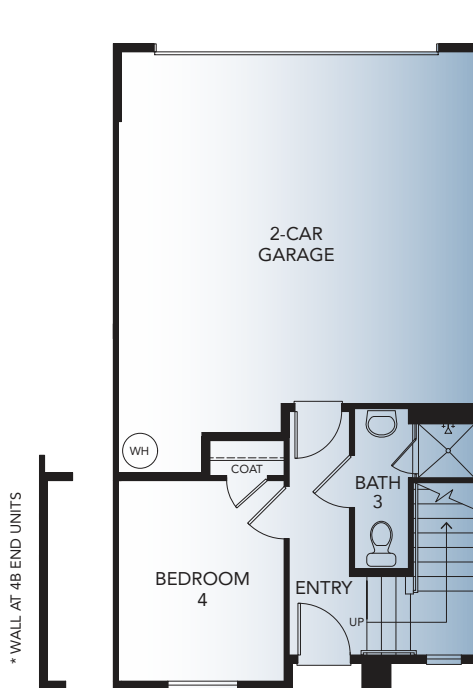

CADENCE

PLAN 4

4 Bedrooms

3.5 Baths

Approx. 1,732 Sq. Ft.

FIRST FLOOR

SECOND FLOOR

THIRD FLOOR