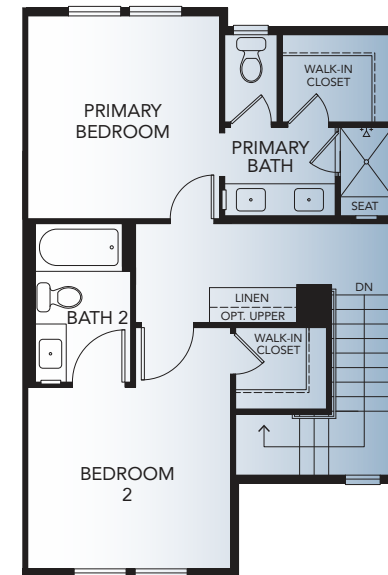

CADENCE

PLAN 1

2 Bedrooms

2.5 Baths

Approx. 1,290 Sq. Ft.

FIRST FLOOR

SECOND FLOOR

THIRD FLOOR