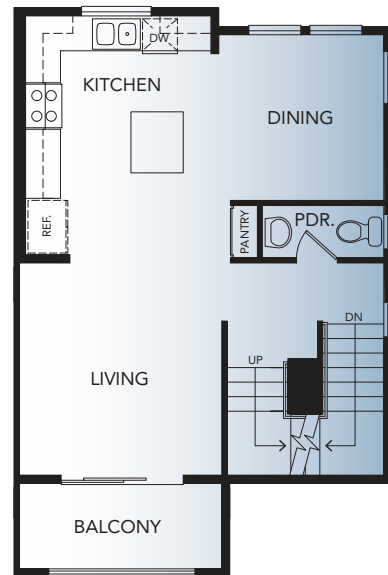

CADENCE

PLAN 1

2 Bedrooms

2.5 Baths

Approx. 1,290 Sq. Ft.

FIRST FLOOR

SECOND FLOOR

THIRD FLOOR