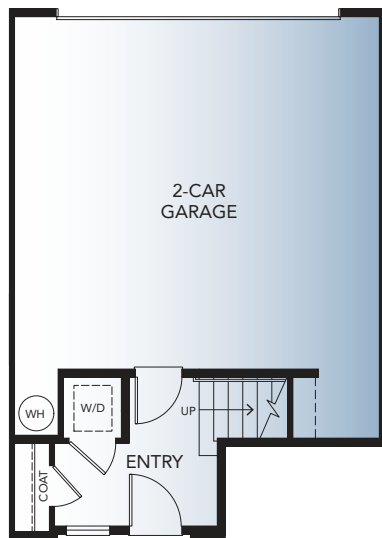

CADENCE

PLAN 1

2 Bedrooms

2.5 Baths

Approx. 1,290 Sq. Ft.

FIRST FLOOR

SECOND FLOOR

THIRD FLOOR