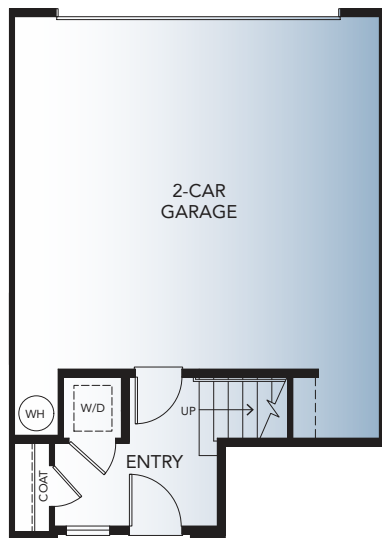

CADENCE

PLAN 1

2 Bedrooms
 2.5 Baths
 Approx. 1,290 Sq. Ft.

FIRST FLOOR

SECOND FLOOR

THIRD FLOOR