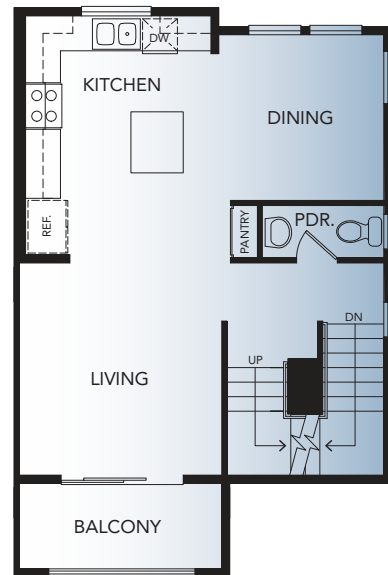

CADENCE

PLAN 1

2 Bedrooms
 2.5 Baths
 Approx. 1,290 Sq. Ft.

FIRST FLOOR

SECOND FLOOR

THIRD FLOOR