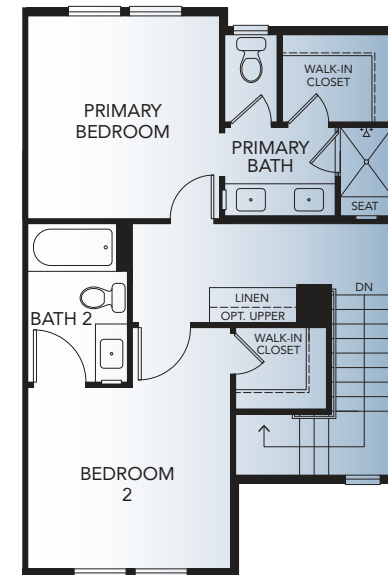

CADENCE

PLAN 1

2 Bedrooms
 2.5 Baths
 Approx. 1,290 Sq. Ft.

FIRST FLOOR

SECOND FLOOR

THIRD FLOOR