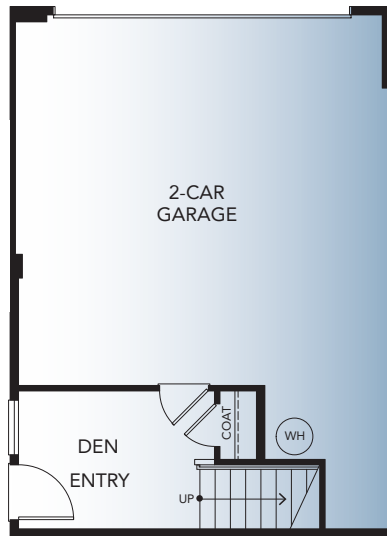

PLAN 2D

2 Bedrooms + Den

2.5 Baths

Approx. 1,333 Sq. Ft.

FIRST FLOOR

SECOND FLOOR

THIRD FLOOR