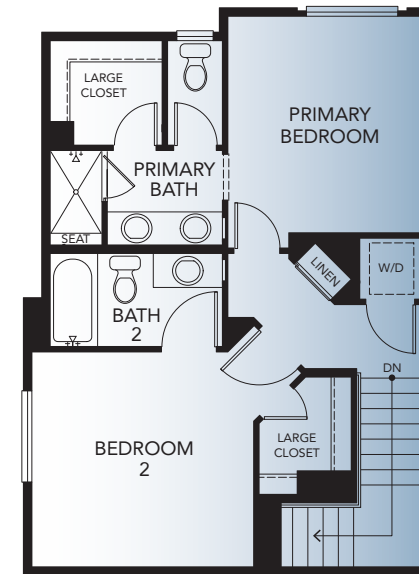

PLAN 2D

2 Bedrooms + Den

2.5 Baths

Approx. 1,333 Sq. Ft.

FIRST FLOOR

SECOND FLOOR

THIRD FLOOR