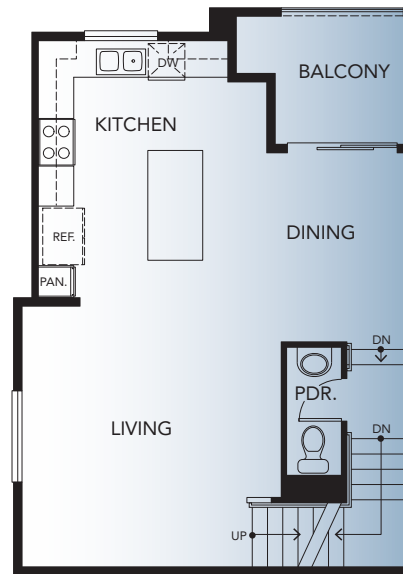

PLAN 2D

2 Bedrooms + Den

2.5 Baths

Approx. 1,333 Sq. Ft.

FIRST FLOOR

SECOND FLOOR

THIRD FLOOR