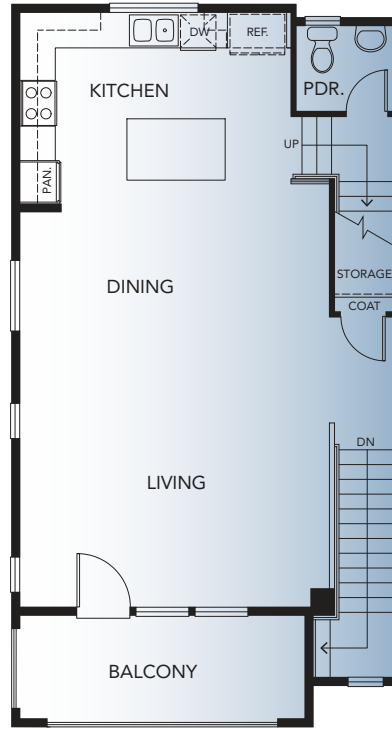

FIRST FLOOR

SECOND FLOOR

THIRD FLOOR

PLAN X- ADAPTABLE

PLAN 4

3 Bedroom + Den, 3.5 Bath
Approx. 1,976 Sq. Ft.

Townes at
ORANGE
TownesatOrange.com