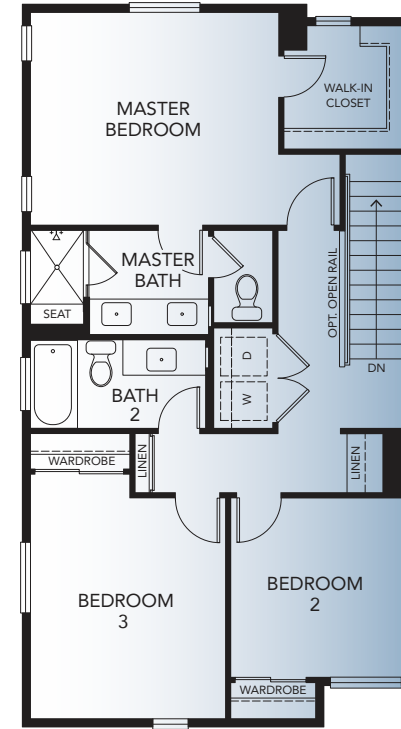

FIRST FLOOR

SECOND FLOOR

THIRD FLOOR

PLAN X- ADAPTABLE

PLAN 4

3 Bedroom + Den, 3.5 Bath
Approx. 1,976 Sq. Ft.

Townes at
ORANGE
TownesatOrange.com