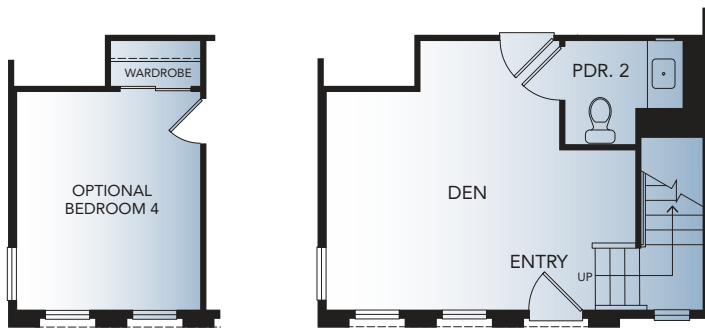

FIRST FLOOR

SECOND FLOOR

THIRD FLOOR

PLAN X- ADAPTABLE

PLAN 4

3 Bedroom + Den, 3.5 Bath
Approx. 1,976 Sq. Ft.

Townes at
ORANGE
TownesatOrange.com