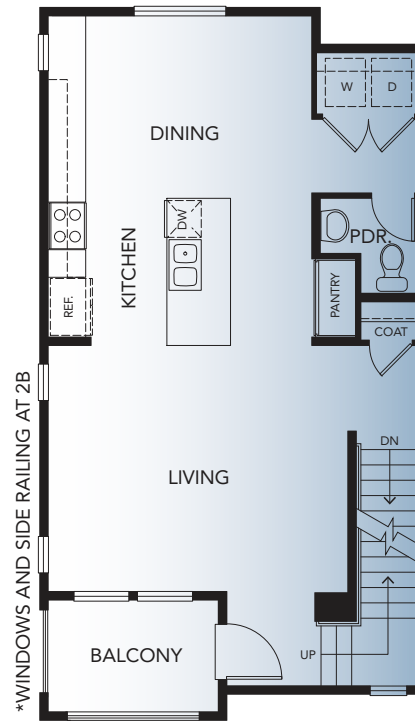

FIRST FLOOR

SECOND FLOOR

THIRD FLOOR

PLAN 2

3 Bedroom, 3.5 Bath
Approx. 1,734 Sq. Ft.

Townes at
ORANGE
TownesatOrange.com