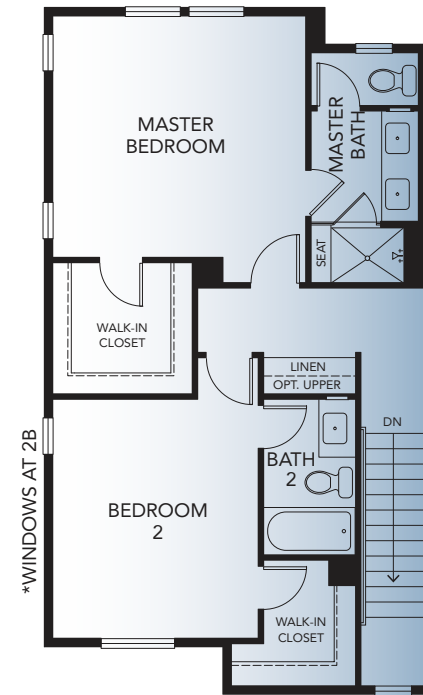

FIRST FLOOR

SECOND FLOOR

THIRD FLOOR

PLAN 2

3 Bedroom, 3.5 Bath
Approx. 1,734 Sq. Ft.

Townes at
ORANGE
TownesatOrange.com